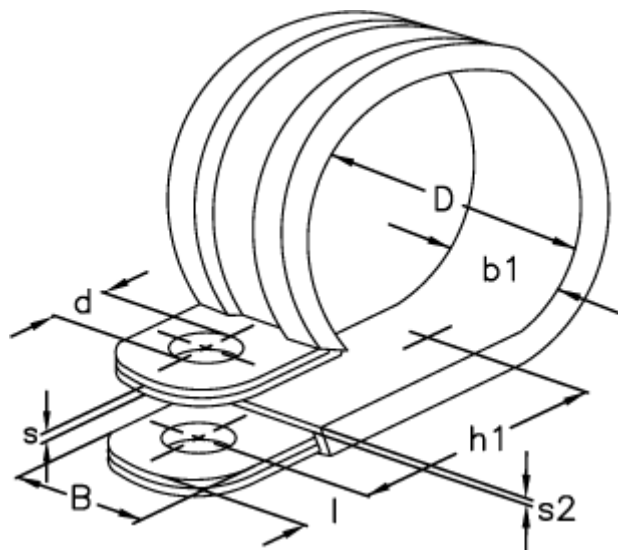

Article number: 029416925012

Description: Retaining Clip RSGU 1. 12/25 W1 EPDM

Measures

b1 = 31.0

d = 10.5

Diameter D = 12

h1 = 23.5

l = 10.0

s = 1.00

s2 = 3.0

Width B = 25